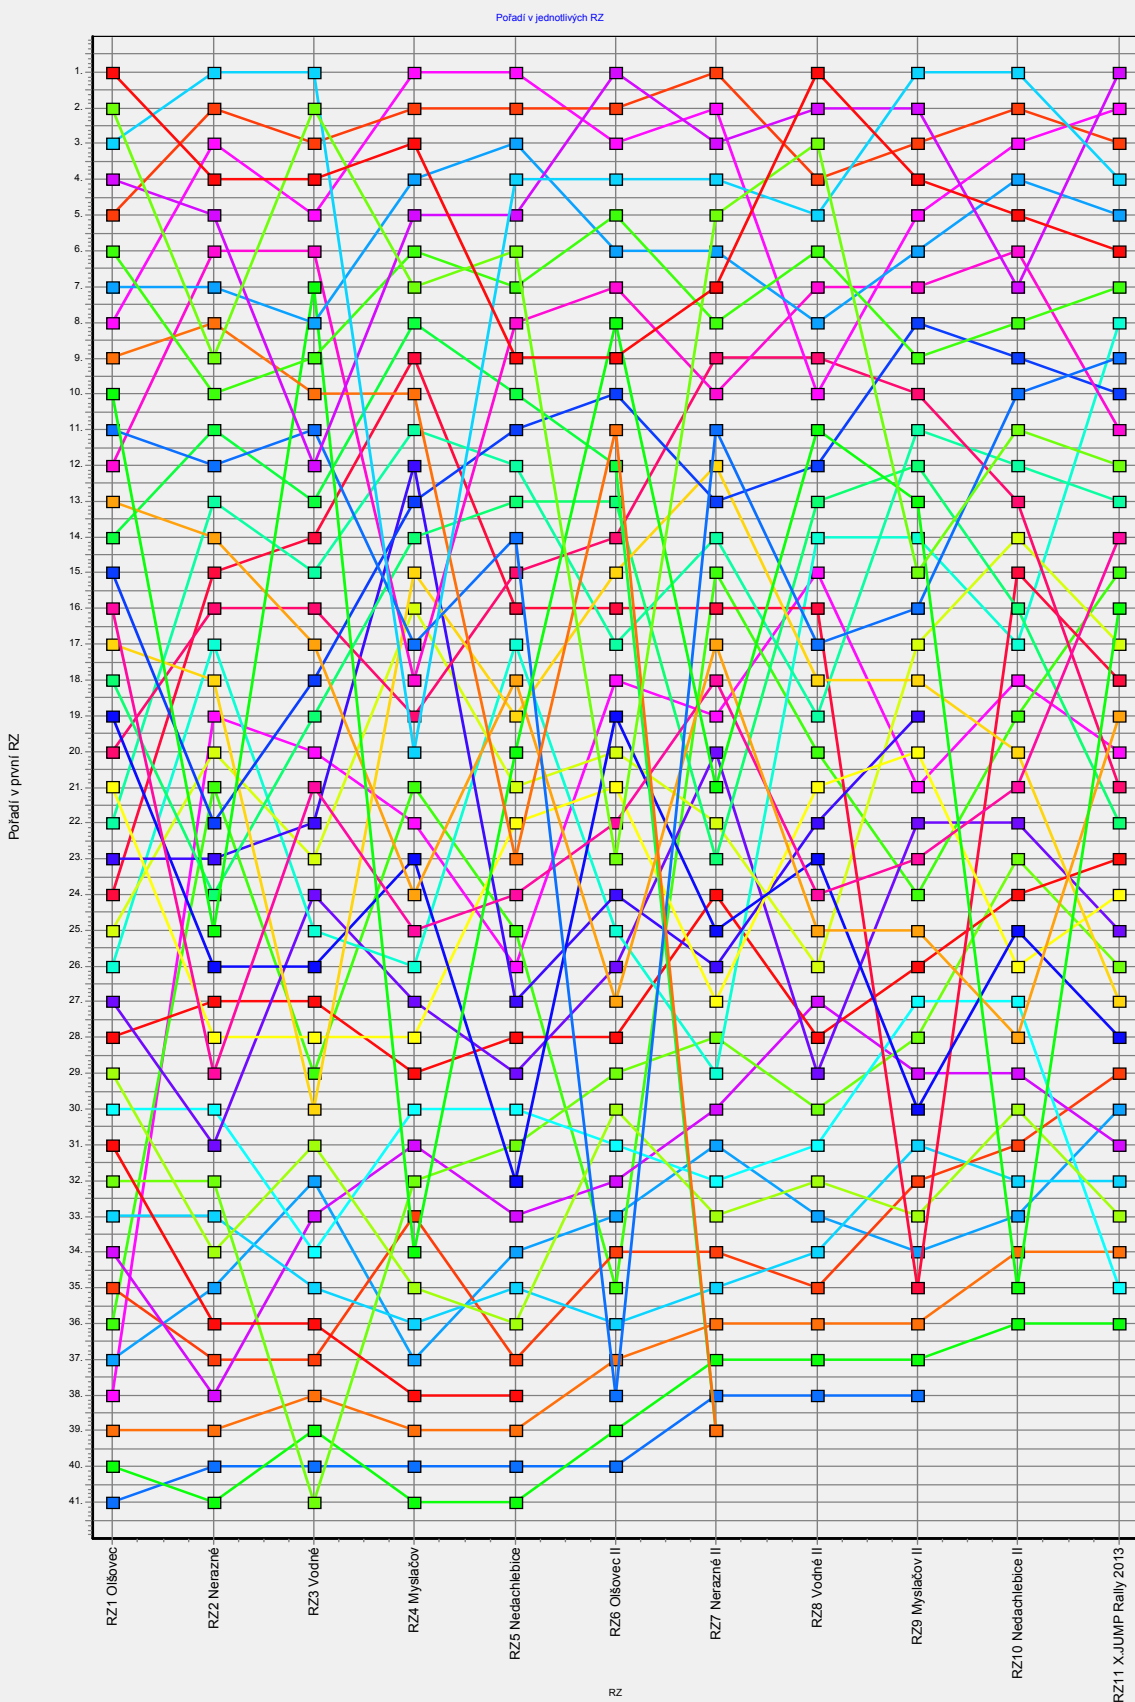

Celkové pořadí závodu

9. Jump rally

Délka 0.0m

Poz.	St.č.	Posádka / Jezdec	Sk.	Team Karoserie	Celkový čas	Penalizace	Ztráta na 1.	Ztráta na př.
32.	24	Clarkson - M.Jakubů / Jakubů Martin	2WD	WB Racing Suzuki Swift S1600	00:56:19.187		00:12:02.910	00:00:12.021
33.	26	Záruba - Řeháček / Záruba Ondřej	4WD	STEP2 Ford Fiesta RS WRC	00:56:33.353	00:00:10.000	00:12:17.076	00:00:14.166
34.	42	Wagner - Wagner / Wagner Tomáš	J	WR racing TEAM Subaru Impreza WRC	00:56:37.654		00:12:21.377	00:00:04.301
35.	33	Mato - Marto / Bystriansky Martin	4WD	WB Racing Mitsubishi Lancer EVO X	01:02:25.988		00:18:09.711	00:05:48.334
36.	41	Peťovský - Úlehla / Peťovský Dan	J	Wings team Subaru Impreza WRC	01:11:08.627	00:00:10.000	00:26:52.350	00:08:42.639
N/A	40	Kubeš - Kubeš / Kubeš David	J	Wings team Subaru Impreza WRC	Vyřazen	00:00:10.000		
N/A	19	Cantamessa - Capolongo / Zmrzlík Ivan	4WD	4 Rombi Corse Fiat Grande Punto S2000	Vyřazen			
N/A	29	Zahradník - Zahradník / Zahradník Michal	4WD	TRICO Motor Sport Fiat Grande Punto S2000	Vyřazen			
N/A	8	Panizzi - Panizzi / Pekař Josef	4WD	Red Bull Mini John Cooper Works WRC	Vyřazen			
N/A	10	Viktora - Lysák / Viktora Jan	4WD	Samohýl Motor Zlín Škoda Fabia S2000	Vyřazen			

9. Jump rally