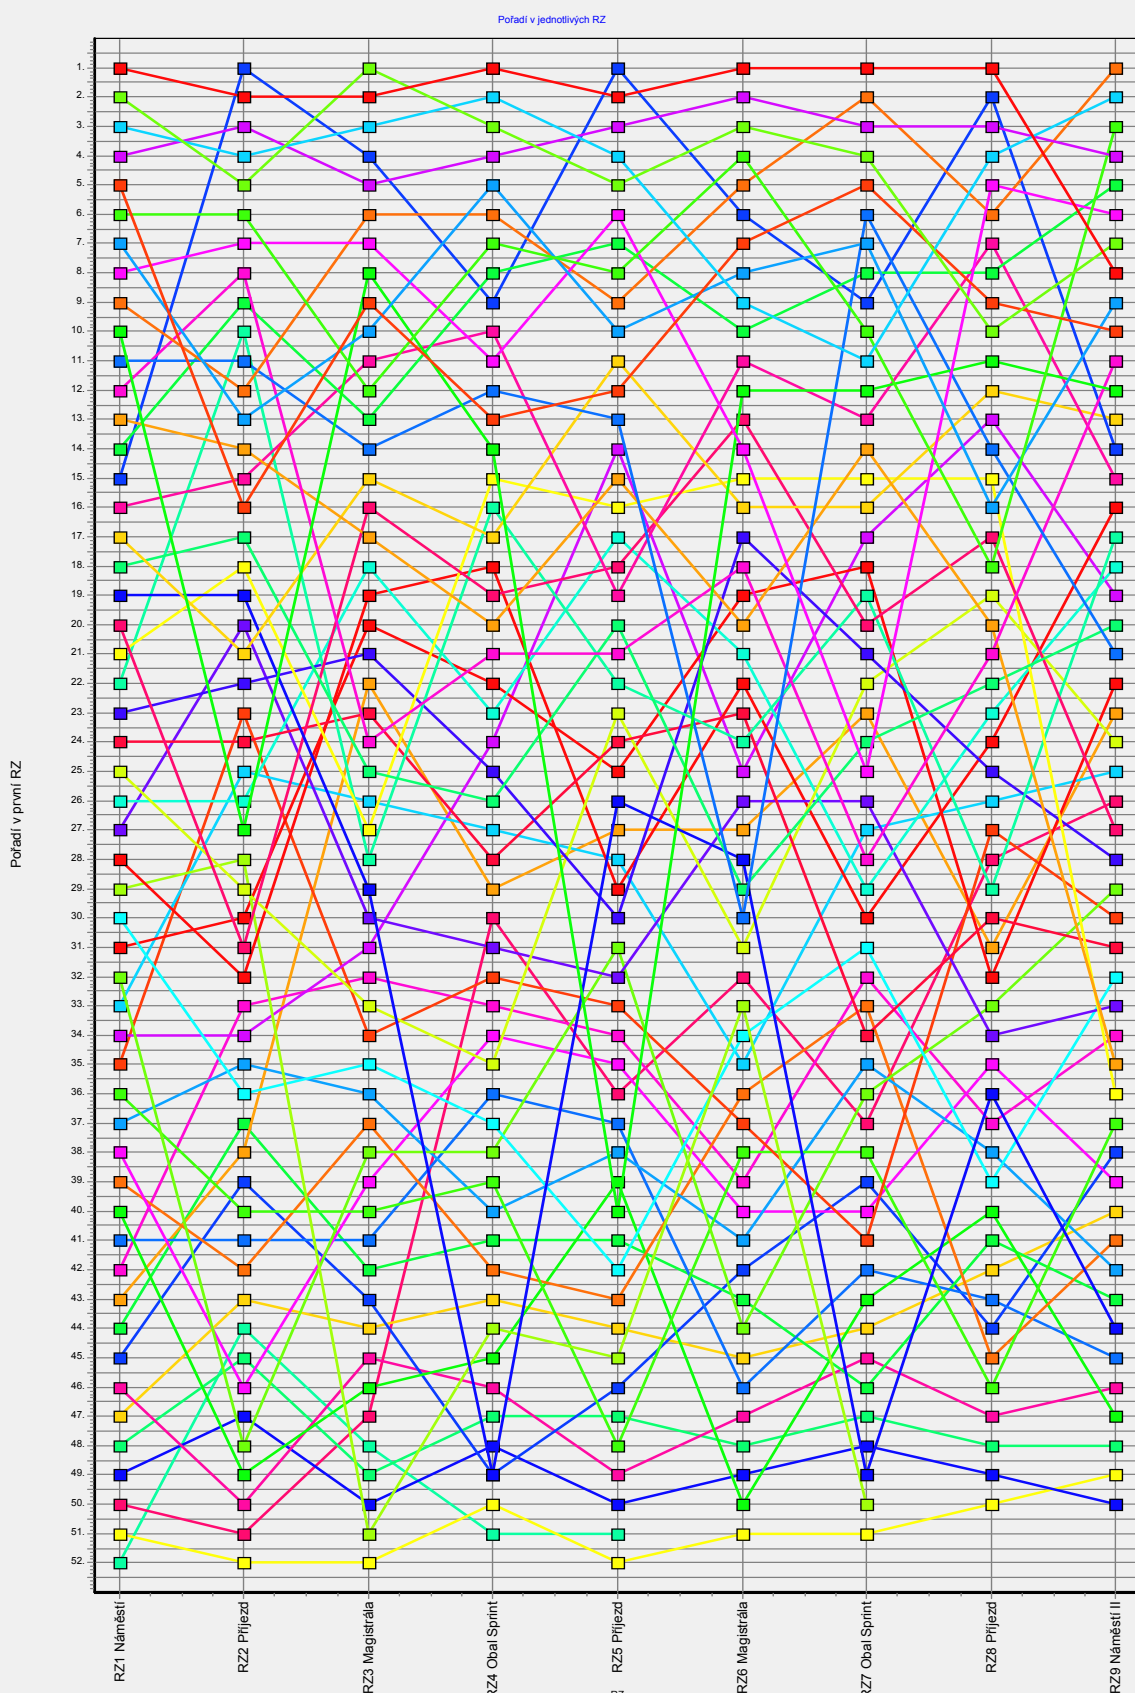

15. Criterion Fryšták