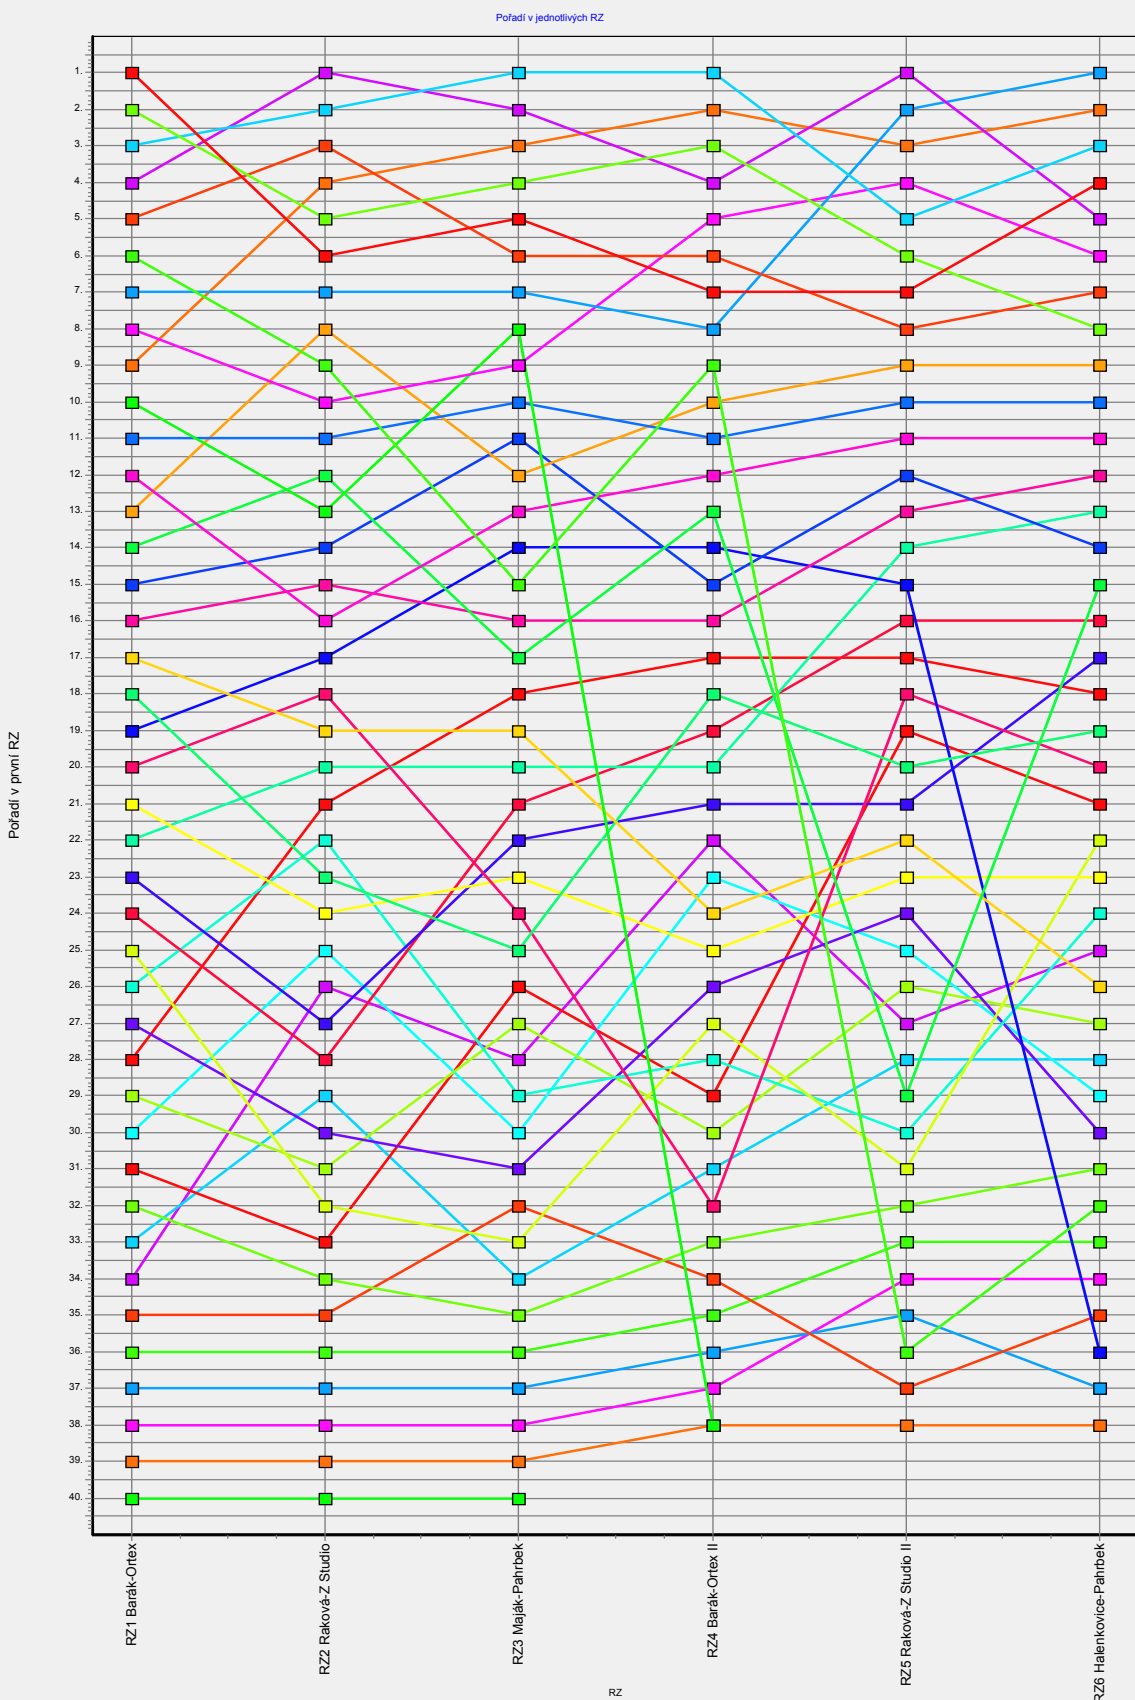

Celkové pořadí závodu

1. Rally Valašská zima

Délka 0.0m

Poz.	St.č.	Posádka / Jezdec	Sk.	Team Karoserie	Celkový čas	Penalizace	Ztráta na 1.	Ztráta na př.
32.	37	Clarkson - M.Jakubů / Jakubů Martin	2WD	WB Racing Suzuki Swift S1600	00:34:41.738		00:07:55.448	00:00:29.388
33.	11	Kosmides - Noyes / Jandouš Josef	H	Sheron Racing Team Ford RS200	00:36:04.135		00:09:17.845	00:01:22.397
34.	26	Bourne - Vincent / Maulis Petr	H	Gnosis Racing Lancia Delta HF Integrale	00:39:40.770		00:12:54.480	00:03:36.635
35.	38	Kebab - Zivryp / Bábek Petr	2WD	XV-01 Tamiya Rally Team Nissan 350Z	00:40:31.107		00:13:44.817	00:00:50.337
36.	40	Cetinkaya - Güney / Jandoušová Marie	J	Beetle Racing Team Mitsubishi Lancer EVO VI	00:42:29.549		00:15:43.259	00:01:58.442
37.	27	Fajgar - Fajgar / Fajgar Pavel	H	GnL Lancia Delta HF Integrale	00:43:07.193		00:16:20.903	00:00:37.644
N/A	41	K.Fadler - M.Fadler / Fadler Kryštof	J	Subaru Impreza WRC	Vyřazen			
N/A	35	Grebeníček - Grebeníček / Grebeníček Tomáš	2WD	Gerd Rally Team Fiat 500 Abarth	Vyřazen			
N/A	6	Vítů - Cavigioli / Vítů Filip	4WD	Samohýl Motor Zlín Škoda Fabia S2000	Vyřazen			

1. Rally Valašská zima