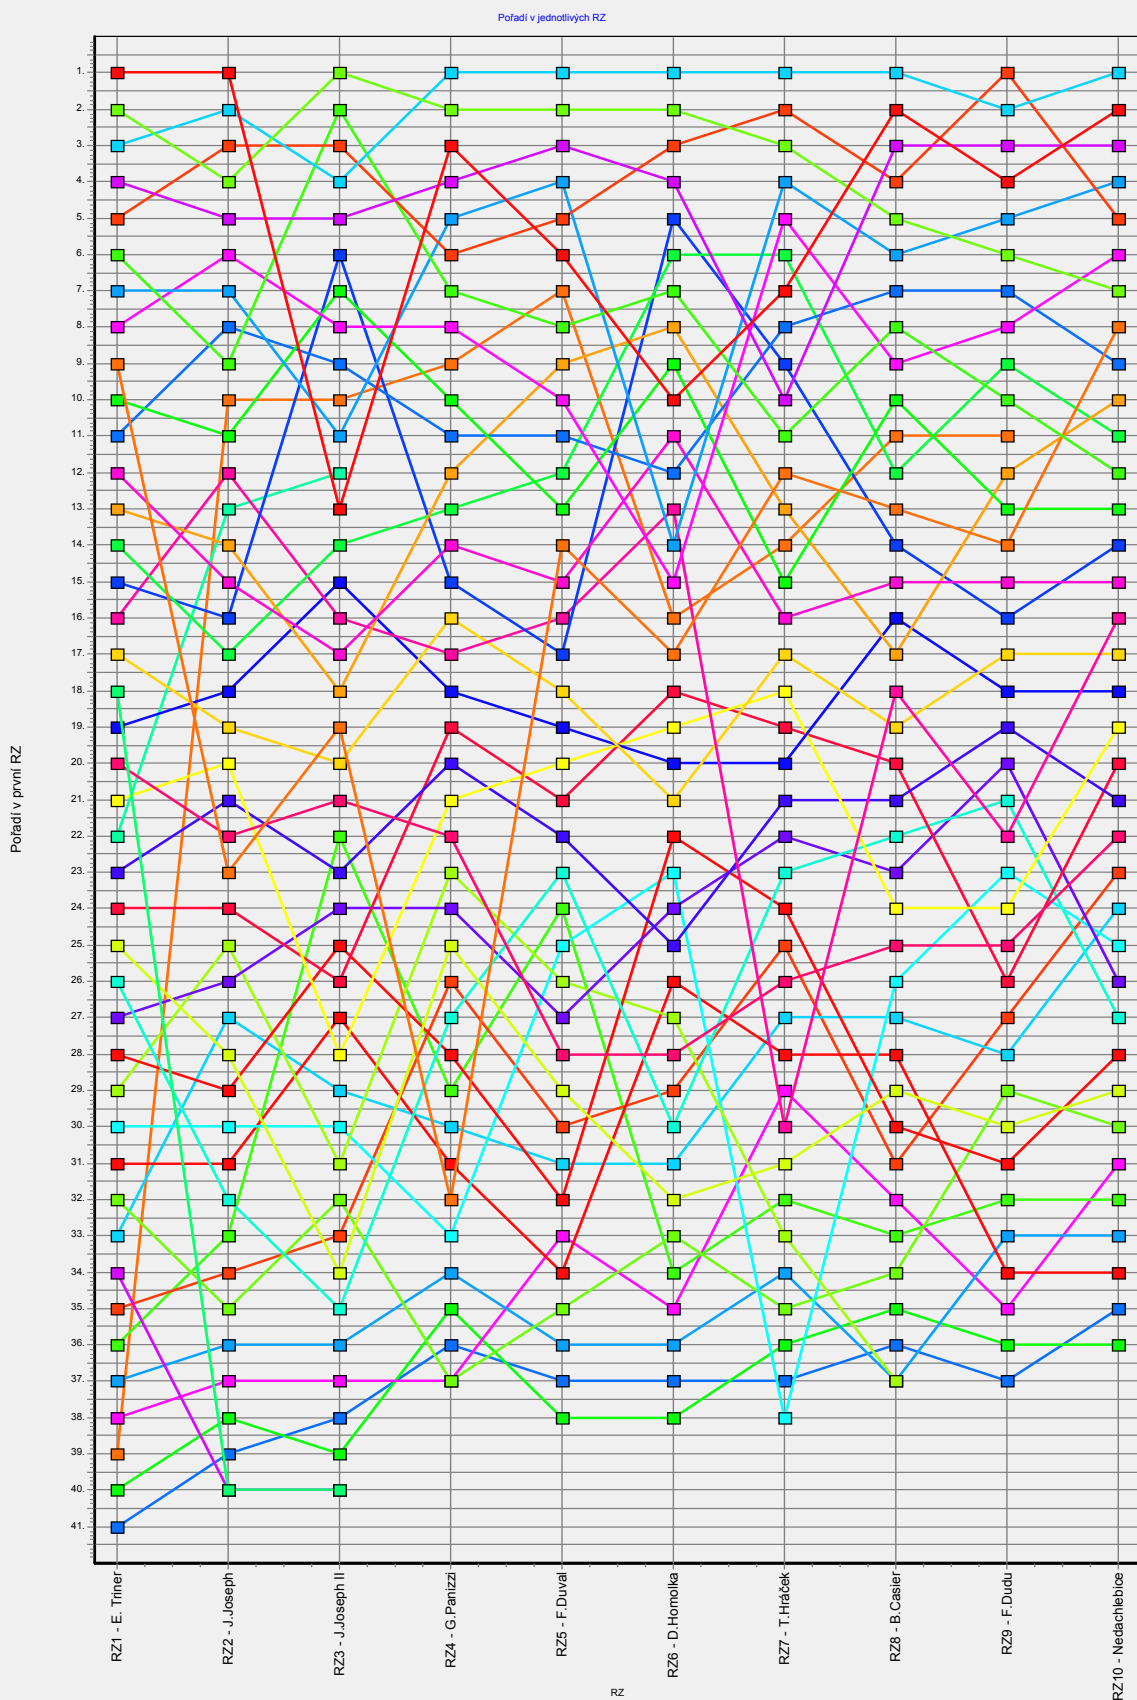

Celkové pořadí závodu

10. Jump rally

Délka 0.0m

Poz.	St.č.	Posádka / Jezdec	Sk.	Team Karoserie	Celkový čas	Penalizace	Ztráta na 1.	Ztráta na př.
32.	33	Grebeníček - Grebeníček / Grebeníček Tomáš	4WD	Gerd Rally Team Audi S3	00:53:57.677	00:00:10.000	00:16:50.376	00:05:10.120
33.	38	Cetinkaya - Güney / Jandoušová Marie	J	Beetle Racing Team VW New Beetle RSi	00:54:28.851		00:17:21.550	00:00:31.174
34.	37	Alén - Kivimäki / Vacek Josef	H	Martini Lancia Lancia Delta S4	00:59:12.164		00:22:04.863	00:04:43.313
35.	40	P.Zatloukal - B.Slovák / Zatloukal Patrik	J	NHRC Team Junior Ford Focus WRC	01:09:47.216		00:32:39.915	00:10:35.052
36.	41	Mudřík - Mudřík / Mudřík Jakub	J	Grifone Junior Subaru Impreza WRC	01:11:38.973		00:34:31.672	00:01:51.757
N/A	12	Panizzi - Panizzi / Pekař Josef	H	Red Bull Ford Escort RS Cosworth	Vyřazen			
N/A	22	Jakeš - Jakeš / Kašný Jakub	J	Monster Energy Team Junior Ford Focus WRC	Vyřazen			
N/A	15	Vitů - Caviglioli / Vitů Filip	4WD	Samohýl Motor Zlín Škoda Fabia S2000	Vyřazen			
N/A	10	V.Kutal - M.Kutal / Kutal Vít	J	Monster Energy Team Ford Fiesta RS WRC	Vyřazen			
N/A	31	Zahradník - Zahradník / Zahradník Michal	4WD	TRICO Motor Sport Fiat Grande Punto S2000	Vyřazen			

10. Jump rally